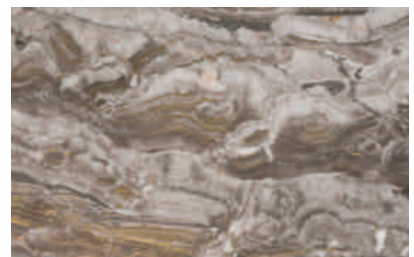

Silver Portoro

Nero St. Laurent

Black Marqunio

Belgium Black

New Bronze Armani

Pietra Grey

Rosso Orobico

Grey Orobico

Grey Carnico

Grey Marinace

Grey Bardiglio

Grey Chigen

Tundra Grey

Ocean Grey

Water Line Grey

Titanium Grey

Zebra Grey

Grey Feather

Venezuela Grey

Champagne Grey

Graffito Grey

Grey Emprador

Grey William

Gus Morocco